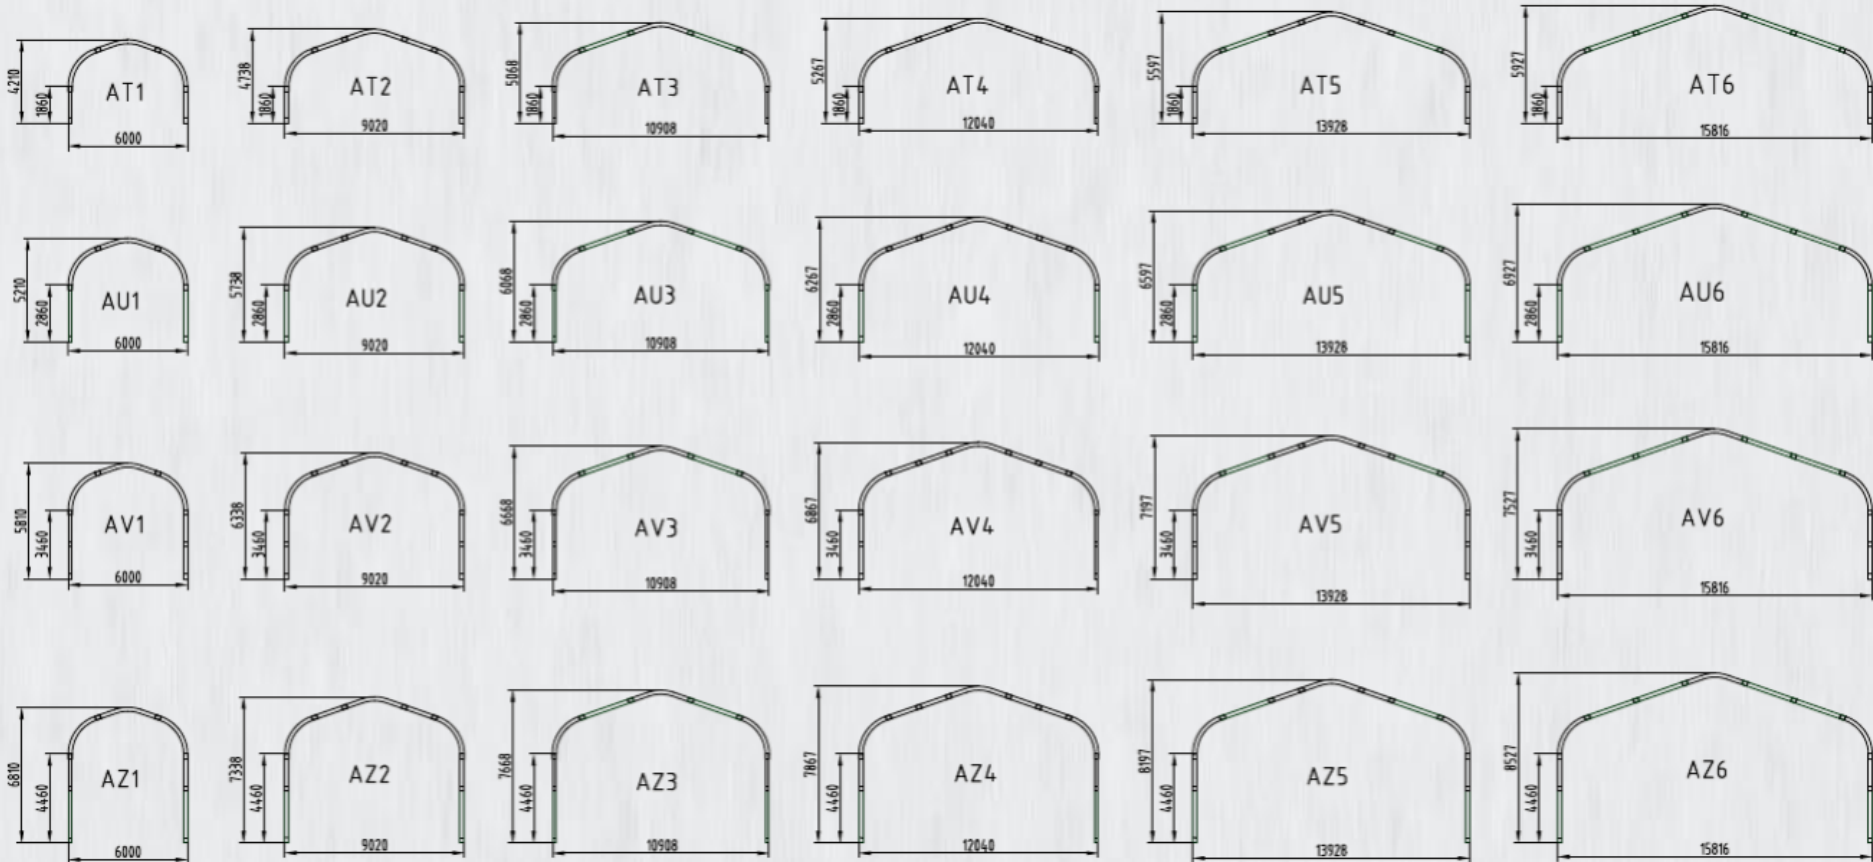

# SCREW-JOINTED ARCHED HALLS – MODULAR

- easy to assemble by yourself
- standard types for halls 6–16 m on stock
- other sizes 6–56 m on-demand

ATTL a spol. s.r.o. Továrna na stroje  
 Ke Slatinám 117, 109 00 Praha 10, Czech Republic  
 +420 734 235 692, lenka.attlova@attl.cz, www.haly-obloukove.cz